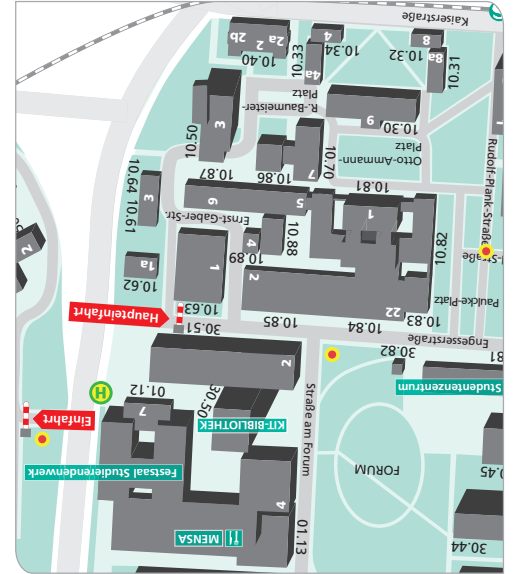

www.kit.edu

www.intl.kit.edu

E-mail: zacherle@kit.edu
Phone: +49 721 608-42614
Fax: +49 721 608-41928
Coordinator CULTURE China
Michael Zacherle

Email: oliverschmidt@kit.edu
Phone: +49 721 608-41977
Fax: +49 721 608-42614

Oliver Schmidt
Executive Officer Asia and Middle East Deputy
Head Regional Strategy and Informationa
International Affairs
Karlsruhe Institute of Technology (KIT)

Contact